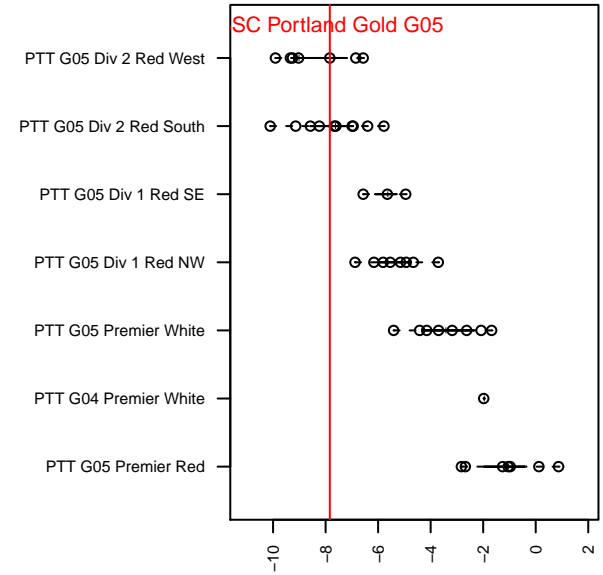

**attack and defense rating
relative to others at age
and all opponents in last 13 months**