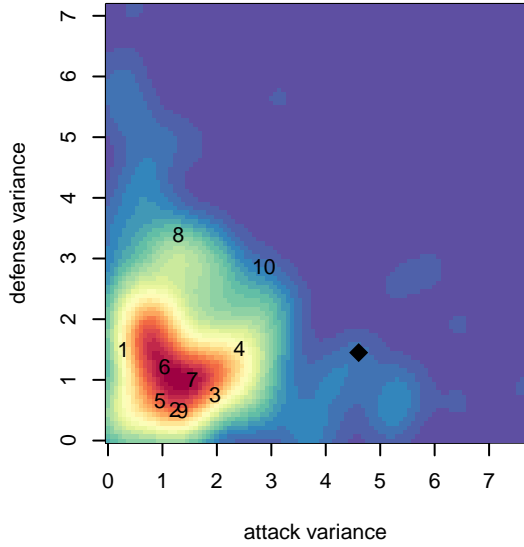

# BSC Portland Gold G05

Bridlemile SC  
 Portland, OR  
 G05 total strength=571  
 attack=0.78 defense=0.26  
 fall league = PTT G05 Div 2 Red West

alt names used:  
 BSC 05G Gold  
 BSC 05G Gold

Venues played:  
 2017 Mt Hood Challenge U13 Bronze  
 2017 PTT G05 Division 2 Red West

**BSC Portland Gold G05**  
 Dots are actual minus expected GF (blue circles) and GA (red triangles).  
 Blue line is smoothed change in attack strength. Red is smoothed change in defense strength.

**attack and defense variance (black dot)  
relative to other teams  
and top 10 in region**